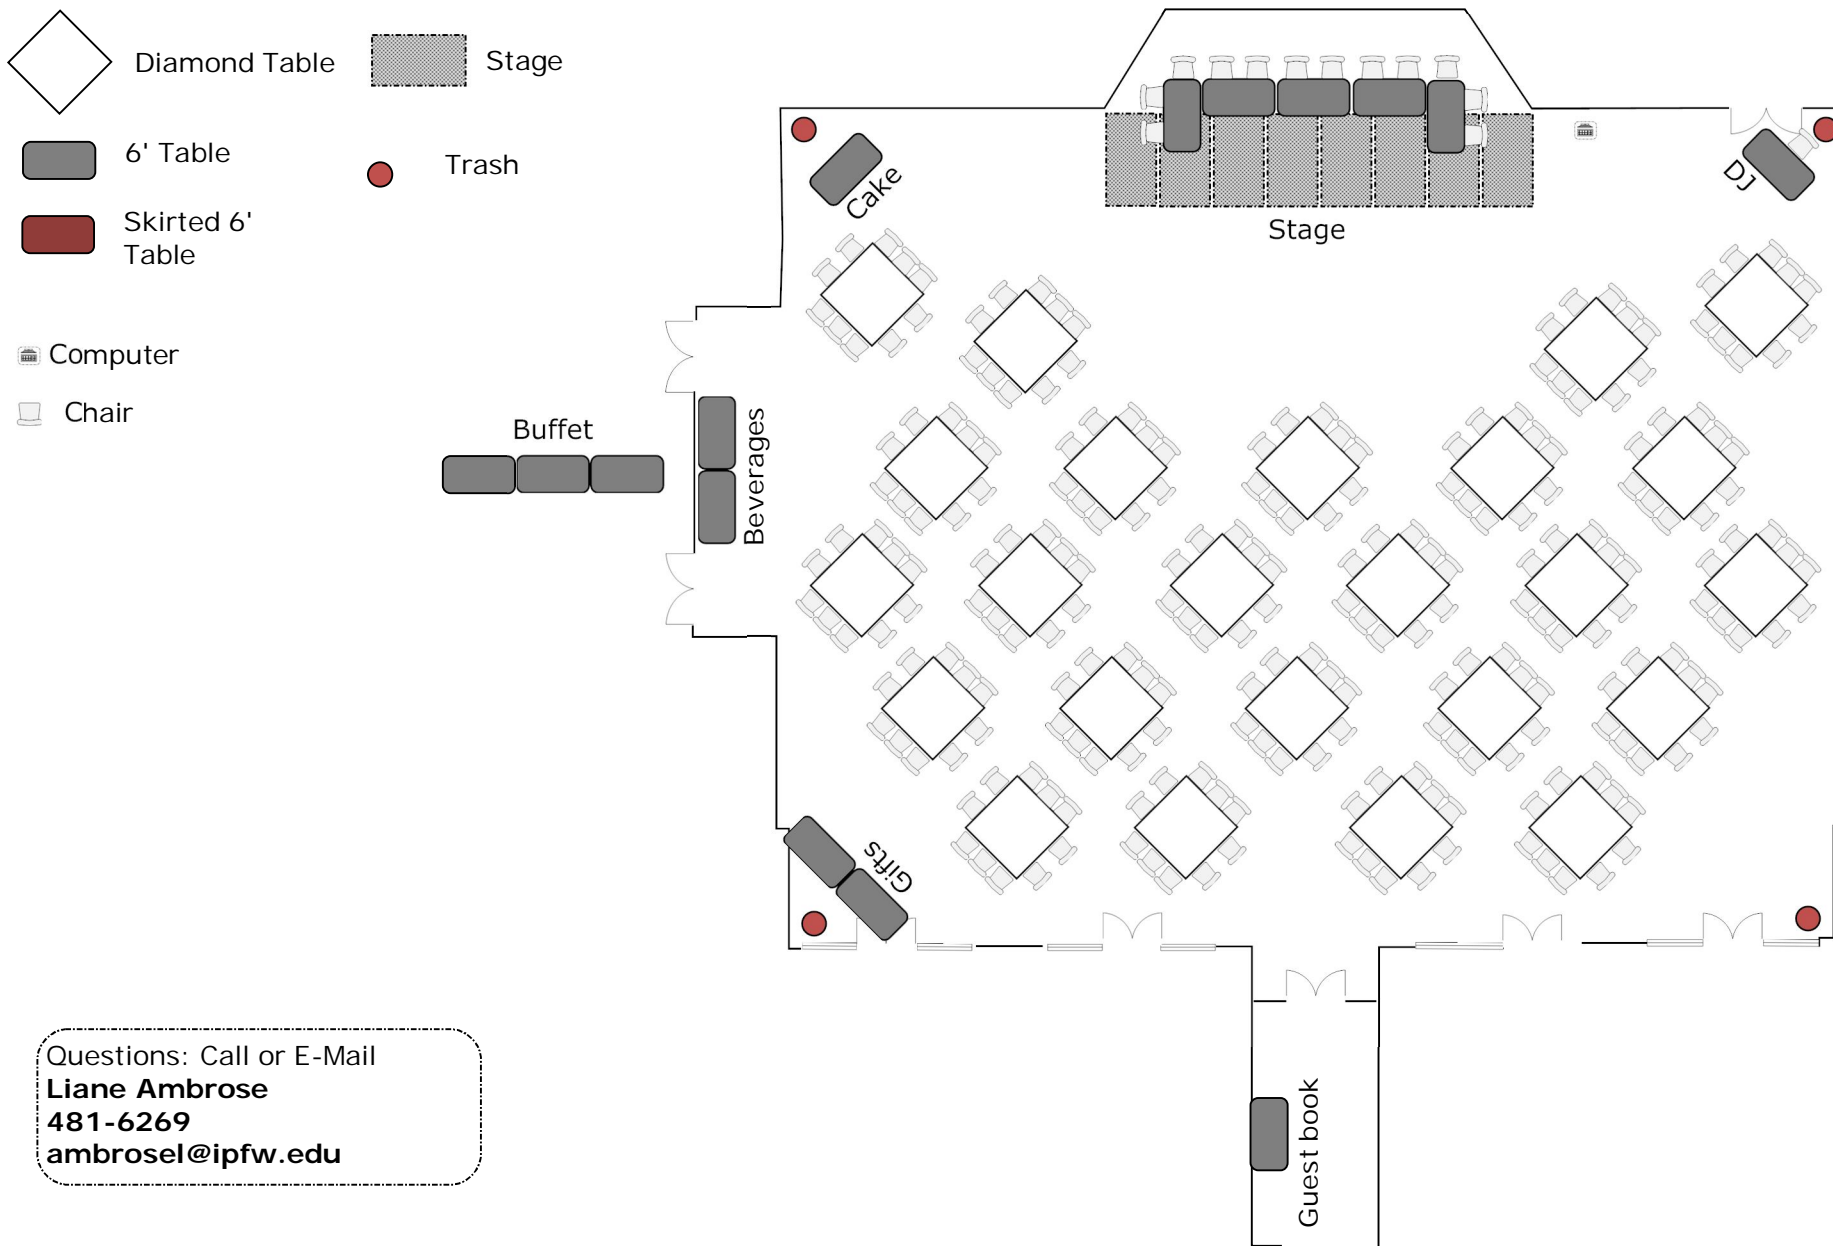

Walb Classic Ballroom Wedding Reception for 240

Questions: Call or E-Mail
Liane Ambrose
 481-6269
 ambrosel@ipfw.edu